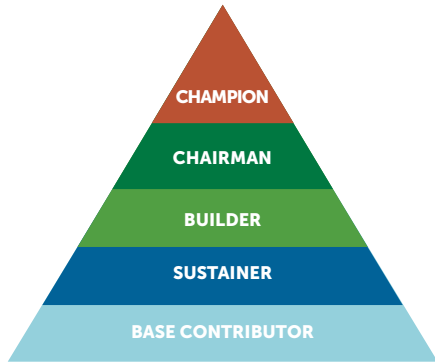

3-YEAR IMPACT PYRAMID

Strengthen the voice of Georgia's working forests by making one commitment spread out over a three-year period.

	CHAMPION	CHAIRMAN	BUILDER	SUSTAINER	BASE CONTRIBUTOR
	\$8,000 / year	\$5,500 / year	\$3,500 / year	\$2,000 / year	General Contributions
Host a fundraiser at your facility	✓				
ForestPAC Board of Directors Member	✓	✓			
Company logo displayed at all events	✓	✓			
Invitation to all ForestPAC group events	✓	✓	✓		
Regional ForestPAC representation at political fundraisers	✓	✓	✓	✓	
Receive all ForestPAC reports, election analysis and other communications	✓	✓	✓	✓	✓