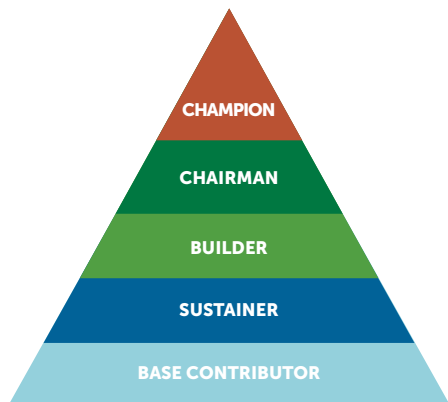

FORESTPAC

3-YEAR IMPACT PYRAMID

Strengthen the voice of Georgia’s working forests by making one commitment spread out over a three-year period.

	CHAMPION	CHAIRMAN	BUILDER	SUSTAINER	BASE CONTRIBUTOR
	\$7,500 / year	\$5,000 / year	\$3,000 / year	\$1,500 / year	General Contributions
Host a fundraiser at your facility	✓				
ForestPAC Board of Directors Member	✓	✓			
Company logo displayed at all events	✓	✓			
Invitation to all ForestPAC group events	✓	✓	✓		
Regional ForestPAC representation at political fundraisers	✓	✓	✓	✓	
Receive all ForestPAC reports, election analysis and other communications	✓	✓	✓	✓	✓